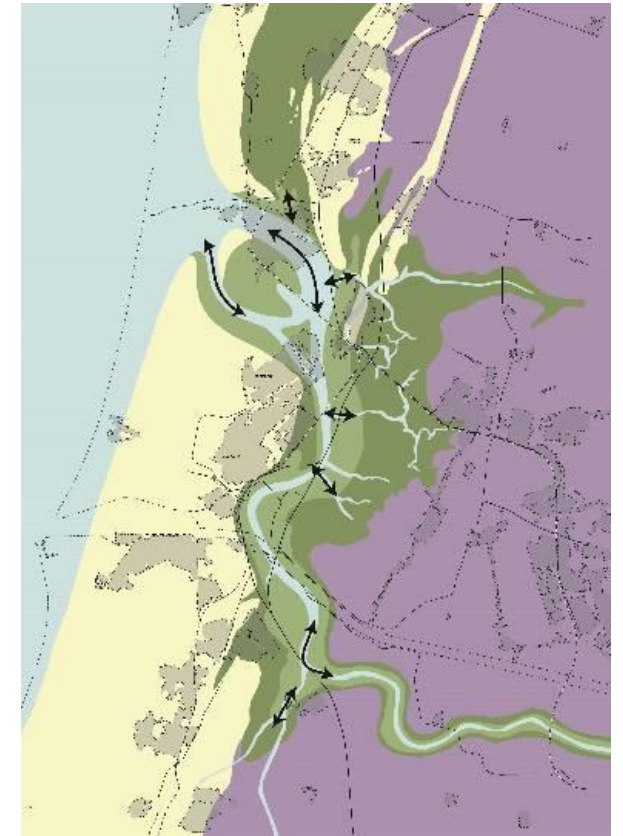

Oer-IJ Foundation Primaeval IJ

www.oer-ij.nl

- Remains of primaeval river IJ
- Preserve remains in the landscape
- Workshops, excursions
- Website, books, events
- Only volunteers