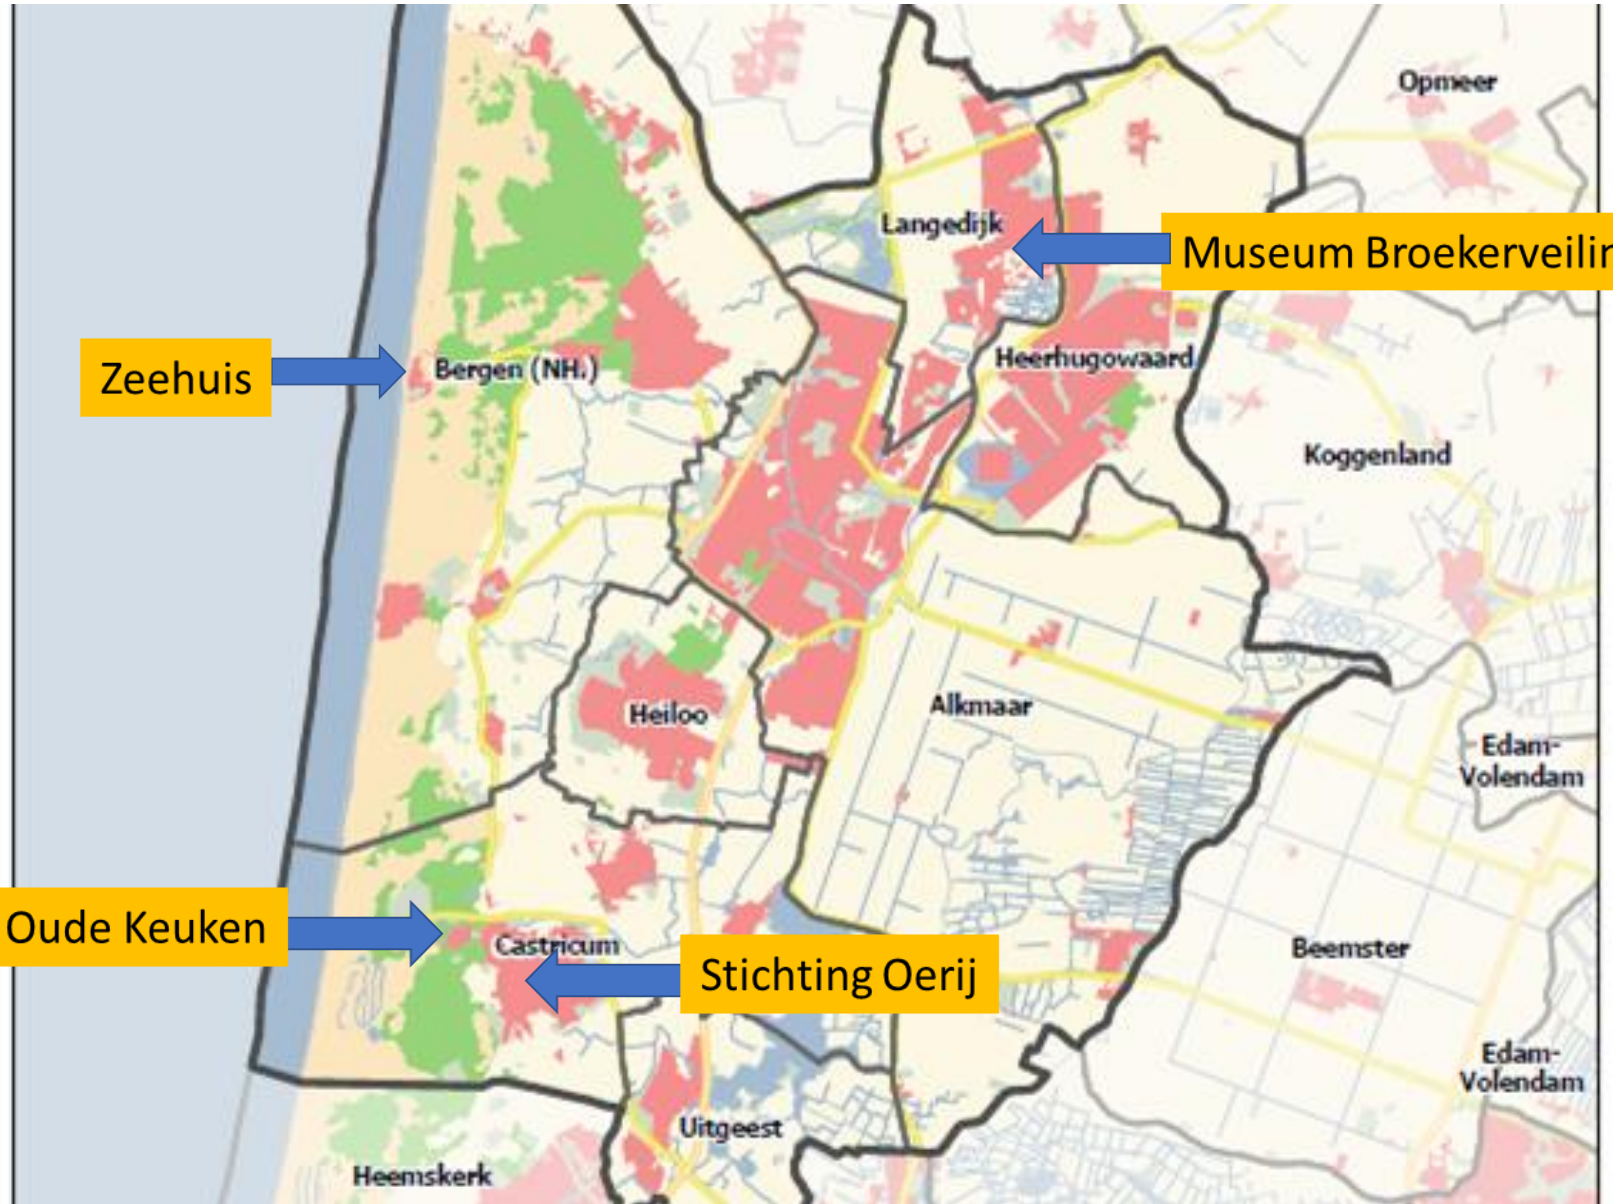

HugoSnabilie

connecting people to education & society

- Teacher and director in higher and secondary vocational education from 1978 until 2012.
- International cooperation with a.o. UK, Poland, Marocco, Turkey, Spain, Surinam a.o.
- Senior expert for PUM (www.pum.nl), advised in Niger, Vietnam, Kosovo and Tanzania.
- LinkedIn:<https://www.linkedin.com/in/hugo-snabilie-5b487a9/>
- Website: www.hugosnabilie.nl

representing:

- “De Oude Keuken, The Old Kitchen”
 - Museum BroekerVeiling
 - “Het Zeehuis, The Seahouse”
 - Stichting Oer-IJ, The Primaeval IJ foundation
-
- I am involved as an advisor, consultant and projectmanager in these four organisations in the touristic sector in NW-Holland.

The Old Kitchen

www.deoudekeuken.net

- social enterprise
- Cafe/restaurant
- 15 co-workers with a
- Mental handicap
- 5 students (HE+VET) p.y.
- 600.000 turnover p.y.
- Erasmus+ KA II running
- <https://www.erasmusplus.nl/digitale-tools/impacttool>
- MAEX (www.maex.nl)

Museum BroekerVeiling

www.broekerveiling.nl

Museum BroekerVeiling

- The oldest sailthrough vegetable auction in the world
- 50.000 visitors p.y.
- 7,6 FTE
- 185 volunteers
- Restaurant
- Electric boats
- KA II Inclusive Museums